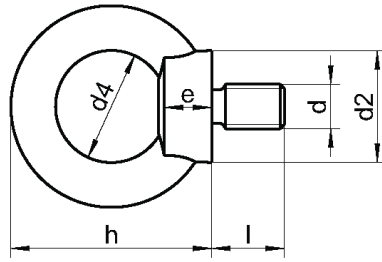

DIN 580

Śruby z uchem, kute

d	d2	d3	d4	h	e	l
M6	16	27	16	31	6	11,0
M8	20	36	20	36	6	13,0
M10	25	45	25	45	8	17,0
M12	30	54	30	53	10	20,5
M16	35	63	35	62	12	27,0
M20	40	72	40	71	14	30,0
M24	50	90	50	90	18	36,0
M30	65	108	60	109	22	45,0
M36	75	126	70	128	26	54,0